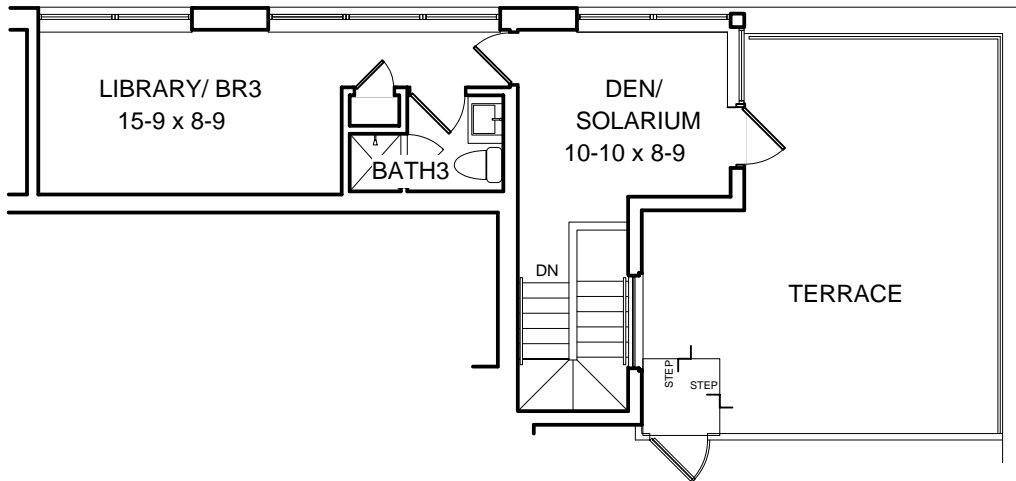

UNIT PHA — UPPER LEVEL

PENTHOUSE	475 SF
TERRACE	385 SF

ROOF LEVEL

NOTE:
ALL DIMENSIONS ARE APPROXIMATE AND
SUBJECT TO NORMAL CONSTRUCTION VARIANCES.