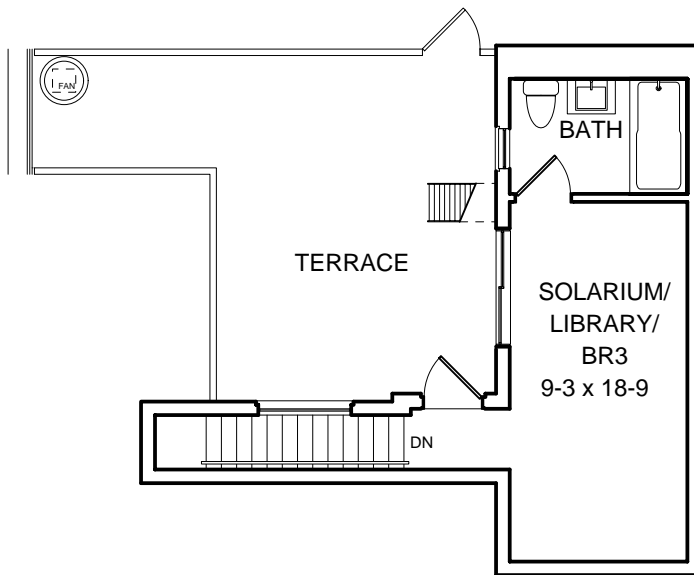

UNIT PHD – UPPER LEVEL

PENTHOUSE	375 SF
TERRACE LOWER	335 SF
TERRACE UPPER	290 SF

ROOF LEVEL

PH ROOF

NOTE:
ALL DIMENSIONS ARE APPROXIMATE AND
SUBJECT TO NORMAL CONSTRUCTION VARIANCES.